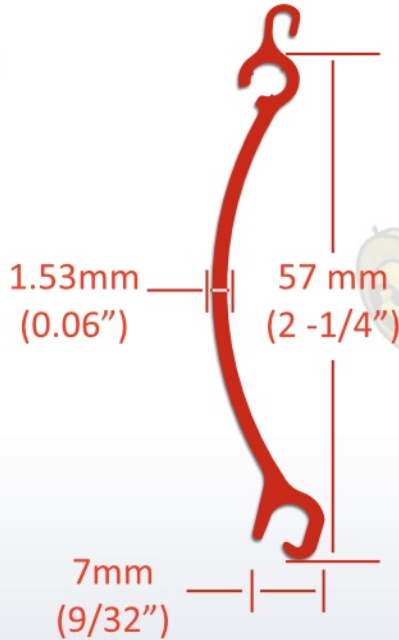

BARRACUDA

3.57 MAGNUM

Magnum protection for
Hurricanes • Storms • Security

Tech Info

Covering Surface	2-1/4" (57mm)
Slat Height	57mm
Nominal Thickness	9/32" (7mm)
Weight per Square Ft.	1.30 lbs.
Slats per Square ft	5.38
Max width	18 ft.
Max Height	19 ft.
Min. Roll Diameter	70mm

ALUTECH shutter and shade solutions

The **MAGNUM** slat profile is the latest in security and storm shutter profiles. Due to its small housing sizes and high ratings, the slat has gained much popularity for security and storm prone areas. Its unique "END RETENTION" guiderail feature allows this shutter to be used with no vertical storm bars and have the slat itself locked in the guiderails with retention bolts

12' into 8" BOX

5.5" BOX	6.5" BOX	7.0" BOX	8.0" BOX
Magnum= 50" Barracuda= 48" RCE = 47" B-58= N/A	Magnum= 84" Barracuda= 74" RCE = 72" B-58= N/A	Magnum= 112" Barracuda= 94" RCE = 88" B-58= N/A	Magnum= 150" Barracuda= 144" RCE = 119" B-58= 57"