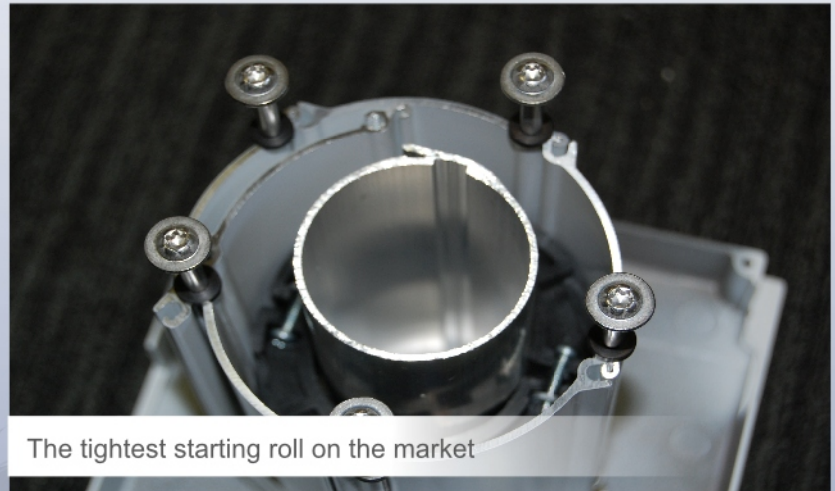

The tightest starting roll on the market

POWDER COATED
COLOR OPTIONS