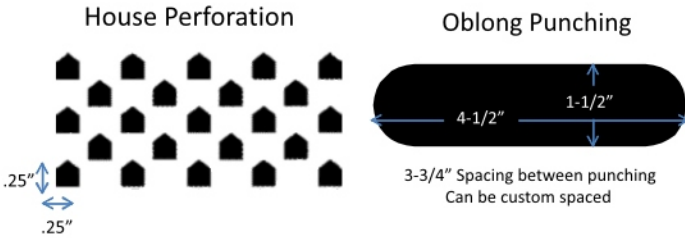

- **3 styles of slat available**
  Solid slats – no light
- **House logo perforation**
  Fabric look – IBC rated up to 14.5 ft
- **4" Oblong hole punching**
  Commercial look
- **You can mix and match the pattern**

Punched slats allow your product to still be displayed