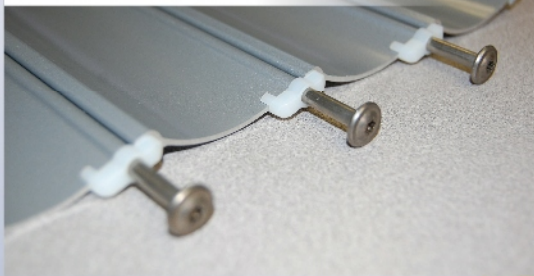

BARRACUDA

3.57 MAGNUM

Magnum protection for
Hurricanes • Storms • Security

Tech Info

Covering Surface	2-1/4" (57mm)
Slat Height	57mm
Nominal Thickness	9/32" (7mm)
Weight per Square Ft.	1.30 lbs.
Slats per Square ft	5.38
Max width	18 ft.
Max Height	19 ft.
Min. Roll Diameter	70mm

ALUTECH shutter and shade solutions

The **MAGNUM** slat profile is the latest in security and storm shutter profiles. Due to its small housing sizes and high ratings, the slat has gained much popularity for security and storm prone areas. Its unique "END RETENTION" guiderail feature allows this shutter to be used with no vertical storm bars and have the slat itself locked in the guiderails with retention bolts

Patented slat locker with screw

Seamless integration with your construction

Retention guiderails

PROTECTION

Alutech United, Inc. Shutters Solution - Any shape, Any size, Any time
 DELAWARE: 117 Dixon Street, Selbyville, DE 19975 Phone: 302-436-6005, Fax: 302-436-5100, Toll free: 1-800-233-1144
 FLORIDA: 1537 Northgate Blvd., Sarasota, FL 34234 - Phone: 941-355-0970 - Fax: 941-355-0972 Online: www.alutech.com

Punched slats allow your product to still be displayed

HD locks allow y cur customer to change the lock

4 Styles of Locking

- **HD commercial lock**
different cores
easily exchangeable
- **Roll shutter lock**
slim design
can be placed at any height
- **Guide rail push lock**
Good for counters
- **Slide bolt lock**
lowest cost option
can be used from both sides